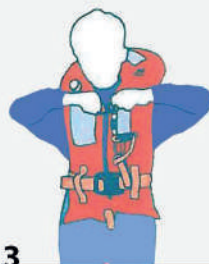

3
Rapprochez les deux extrémités de la ceinture et ajustez-la.
Join the two parts of the belt and adjust it.